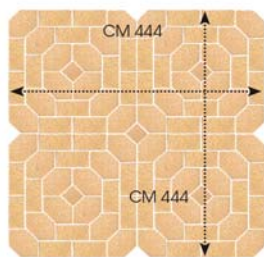

KIT BORGO 3

KBG3 KIT BORGO 3 GIALLO ANTICO

444 X 444 X 4 CM

1 KIT = 19,70 MQ 1 KIT = 4 PALLET

1 KIT = 1.810 KG