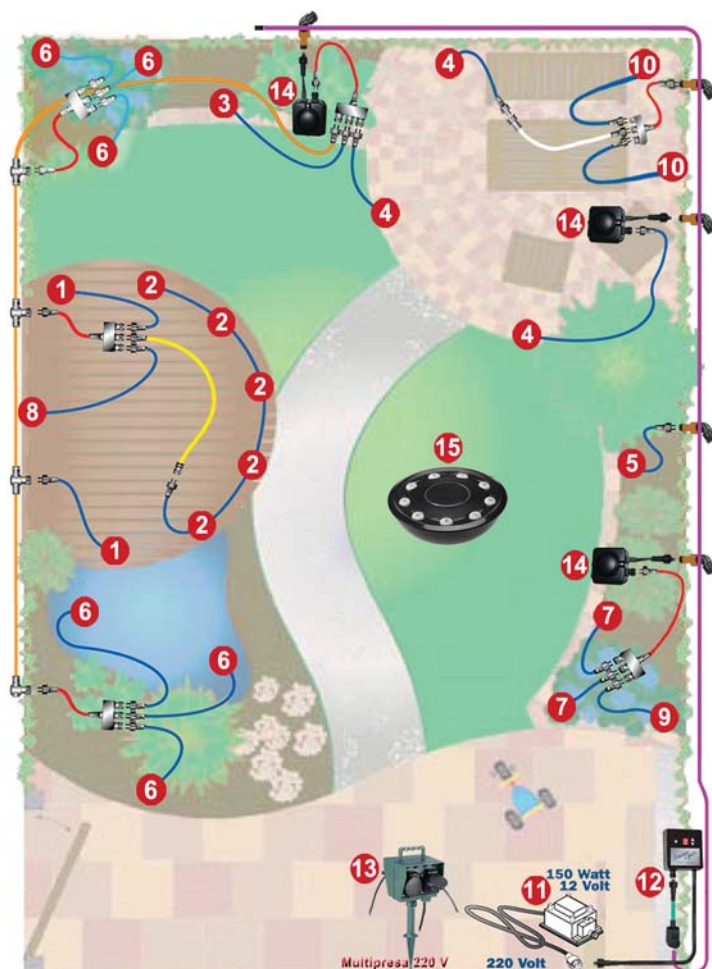

- 1 2 x 0.3W = 0.6W
- 2 5 x 0.5W = 2.5W
- 3 1 x 6.0W = 6.0W
- 4 3 x 6.0W = 18.0W
- 5 1 x 6.0W = 6.0W
- 6 6 x 6.0W = 36.0W
- 7 2 x 6.0W = 12.0W
- 8 1 x 6.0W = 6.0W
- 9 1 x 2.0W = 2.0W
- 10 1+1 x 1.0W = 2.0W

Potenza Totale 91.1 W

- Presa corrente 220/240 V
- Trasformatore 150 W
- Timer Crepuscolare
- Cavi
- Telecomando + ricevitore
- Faretto