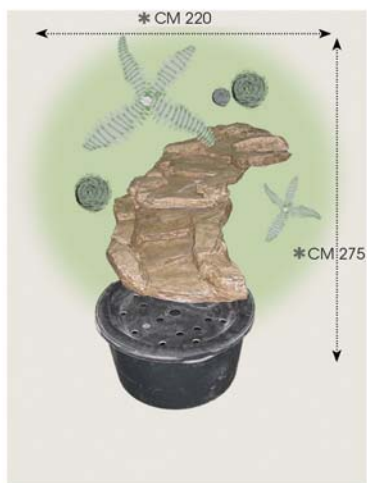

KPFB8 KIT PARCINES FASHION 8

220 x 275 H. 50 CM

1 PALLET = 1 KIT

1 PALLET = 170 KG