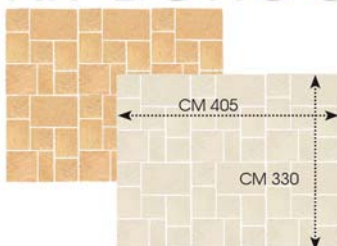

KIT BORGO 5

KBG5 KIT BORGO 5 GIALLO ANTICO

KB15 KIT BORGO 5 IVORY

405 X 330 X 4 CM

1 KIT = 13,40 MQ 1 KIT = 1 PALLET

1 KIT = 1.200 KG