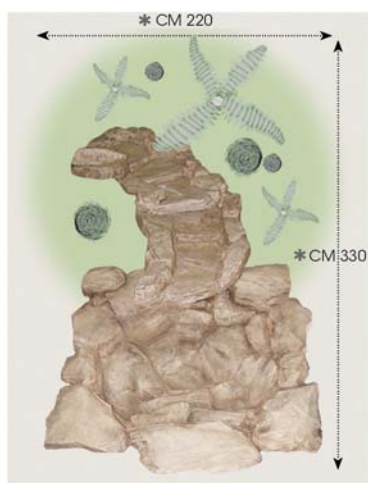

KPFL5 KIT PARCINES FASHION 5

220 x 330 H. 50 CM

1 PALLET = 1 KIT

1 PALLET = 150 KG