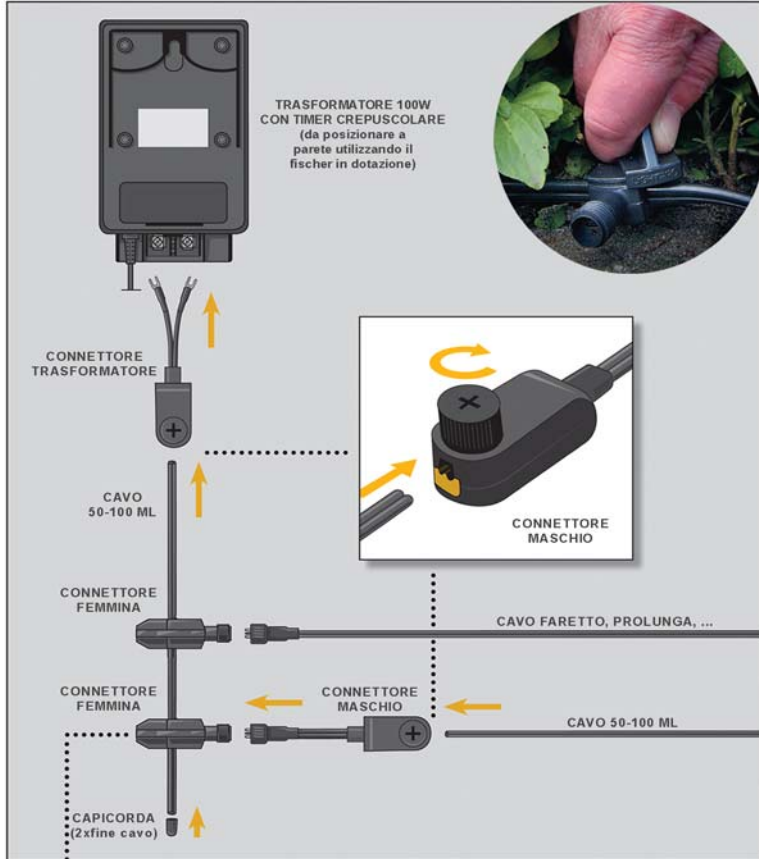

PROFESSIONAL OUTDOOR LIGHTING