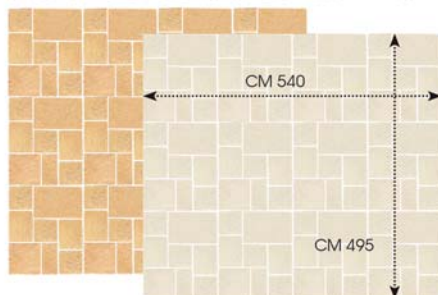

KIT BORGO 4

KBG4 KIT BORGO 4 GIALLO ANTICO

KB14 KIT BORGO 4 IVORY

540 X 495 X 4 CM

1 KIT = 26,70 MQ 1 KIT = 2 PALLET

1 KIT = 2.390 KG